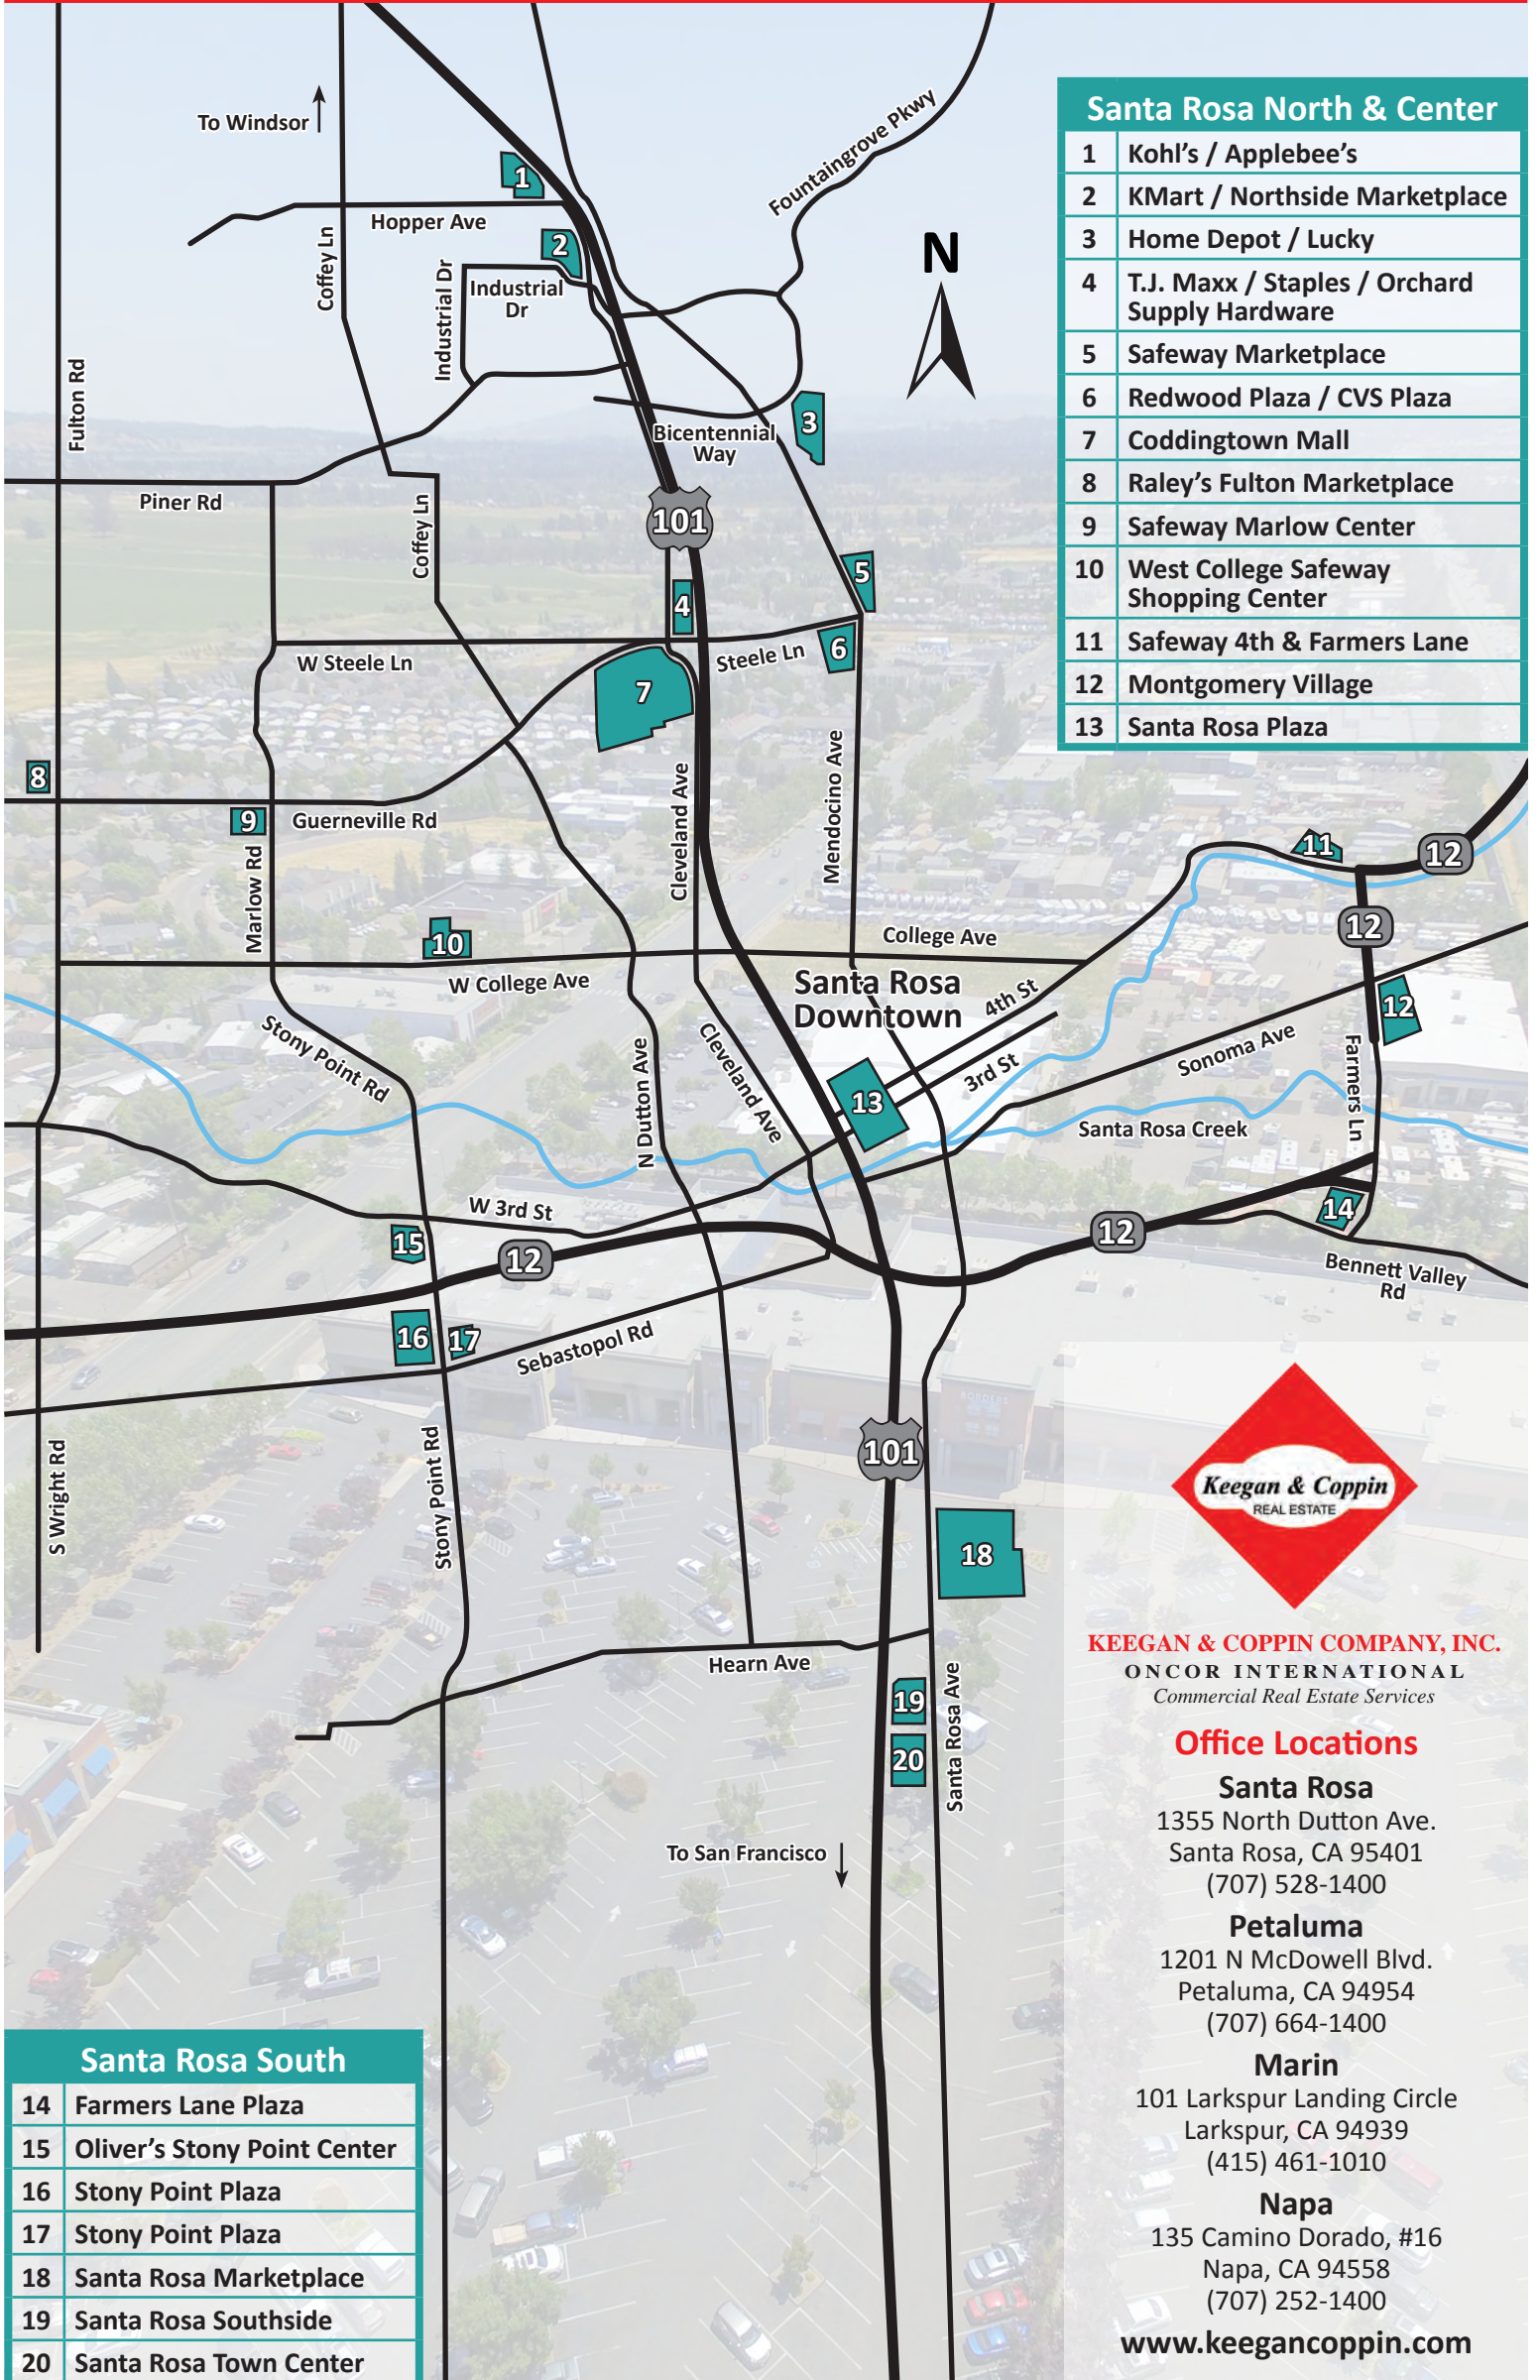

SANTA ROSA RETAIL CENTER LOCATIONS

Santa Rosa North & Center	
1	Kohl's / Applebee's
2	KMart / Northside Marketplace
3	Home Depot / Lucky
4	T.J. Maxx / Staples / Orchard Supply Hardware
5	Safeway Marketplace
6	Redwood Plaza / CVS Plaza
7	Coddington Mall
8	Raley's Fulton Marketplace
9	Safeway Marlow Center
10	West College Safeway Shopping Center
11	Safeway 4th & Farmers Lane
12	Montgomery Village
13	Santa Rosa Plaza

Santa Rosa South	
14	Farmers Lane Plaza
15	Oliver's Stony Point Center
16	Stony Point Plaza
17	Stony Point Plaza
18	Santa Rosa Marketplace
19	Santa Rosa Southside
20	Santa Rosa Town Center

KEEGAN & COPPIN COMPANY, INC.
ONCOR INTERNATIONAL
Commercial Real Estate Services

Office Locations

Santa Rosa
1355 North Dutton Ave.
Santa Rosa, CA 95401
(707) 528-1400

Petaluma
1201 N McDowell Blvd.
Petaluma, CA 94954
(707) 664-1400

Marin
101 Larkspur Landing Circle
Larkspur, CA 94939
(415) 461-1010