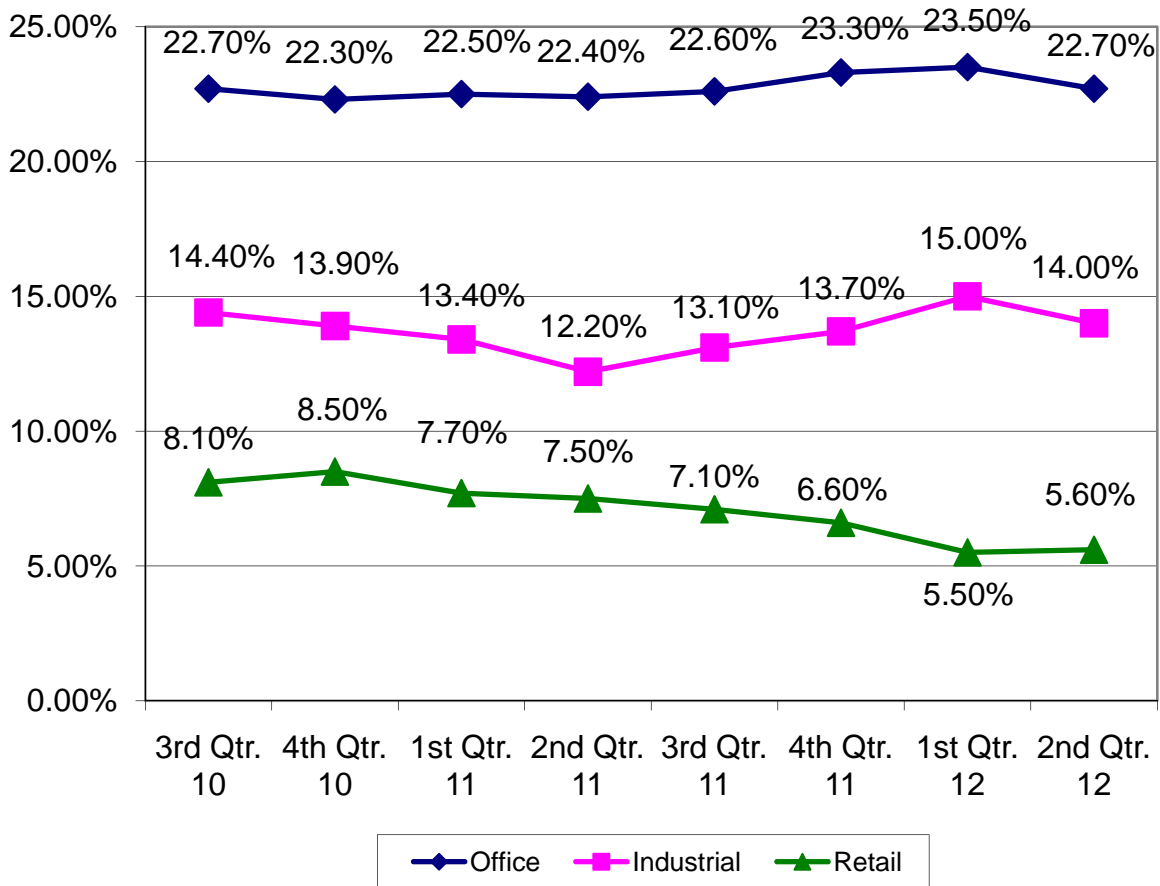

KEEGAN & COPPIN COMPANY, INC.

ONCOR INTERNATIONAL

EIGHT-QUARTER VACANCY CHART

Office, Industrial, Retail

Sonoma County

(3rd Quarter 2010 to 2nd Quarter 2012)

Information provided by Keegan & Coppin-ONCOR International