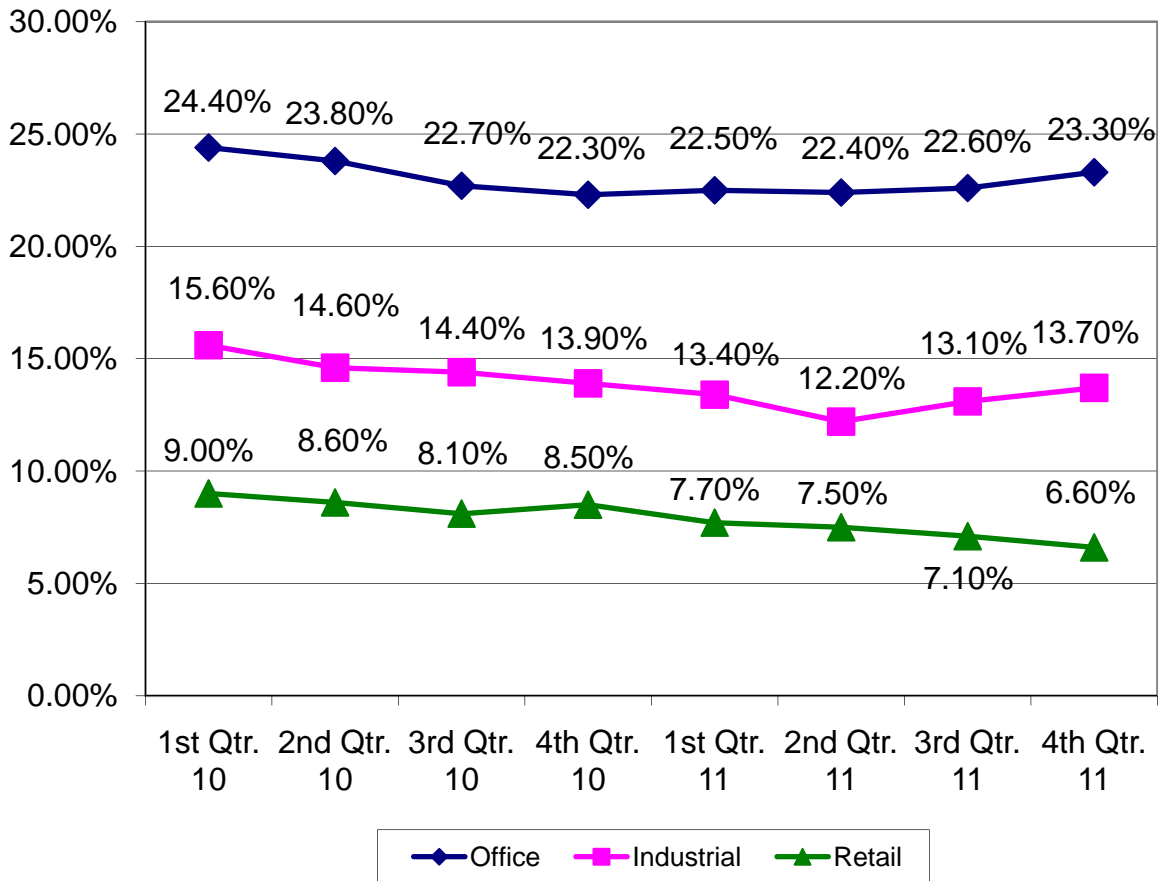

KEEGAN & COPPIN COMPANY, INC.

ONCOR INTERNATIONAL

EIGHT-QUARTER VACANCY CHART

Office, Industrial, Retail

Sonoma County

(1st Quarter 2010 to 4th Quarter 2011)

Information provided by Keegan & Coppin-ONCOR International