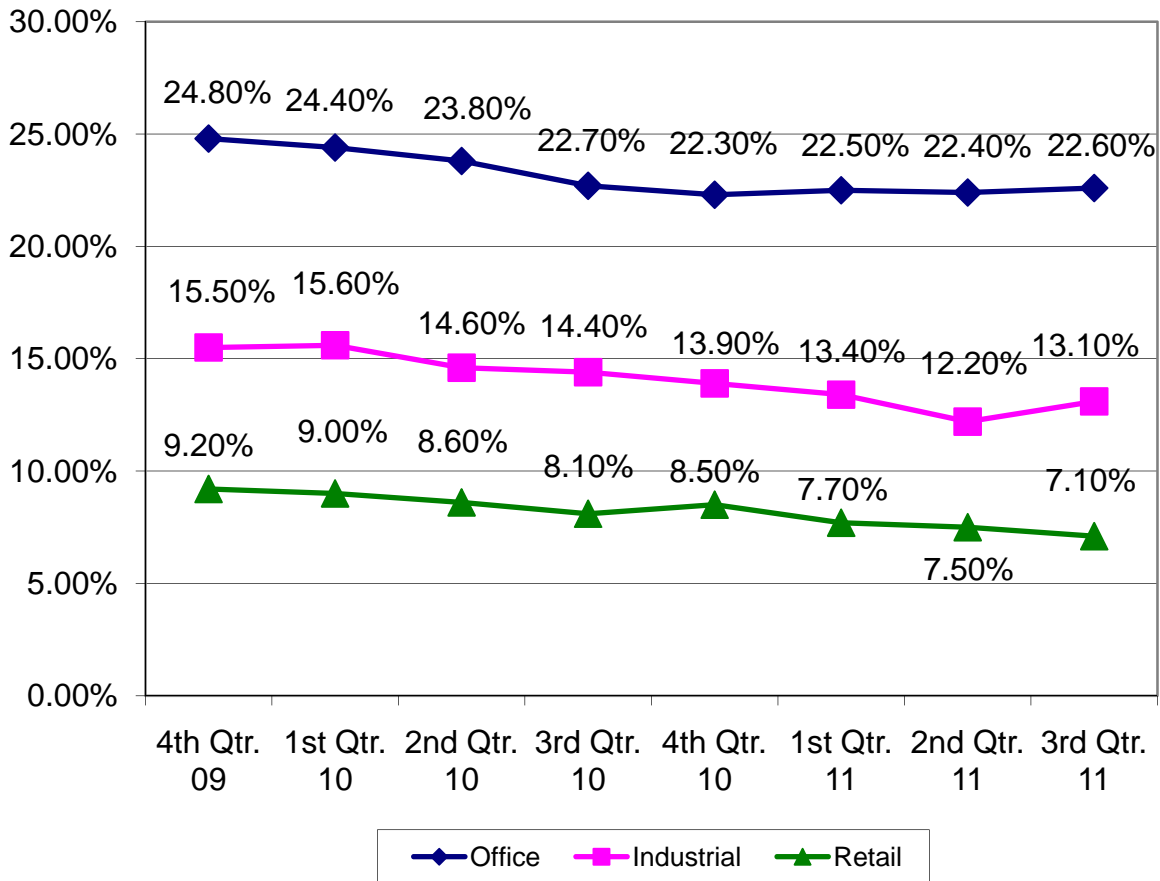

## EIGHT-QUARTER VACANCY CHART

Office, Industrial, Retail

Sonoma County

(4th Quarter 2009 to 3rd Quarter 2011)

Information provided by Keegan & Coppin-ONCOR International

ONCOR INTERNATIONAL

Offices in 220 Cities: UNITED STATES, CANADA, DENMARK, FRANCE, GERMANY, INDIA, AUSTRIA, RUSSIA, CHINA, AUSTRALIA, UNITED KINGDOM, THE NETHERLANDS, MEXICO, JAPAN, ITALY, SPAIN, SWITZERLAND, CZECH REPUBLIC, BELGIUM, POLAND, NORWAY, UKRAINE, SWEDEN, FINLAND, HUNGARY, BRAZIL, CHILE, ARGENTINA, IRELAND