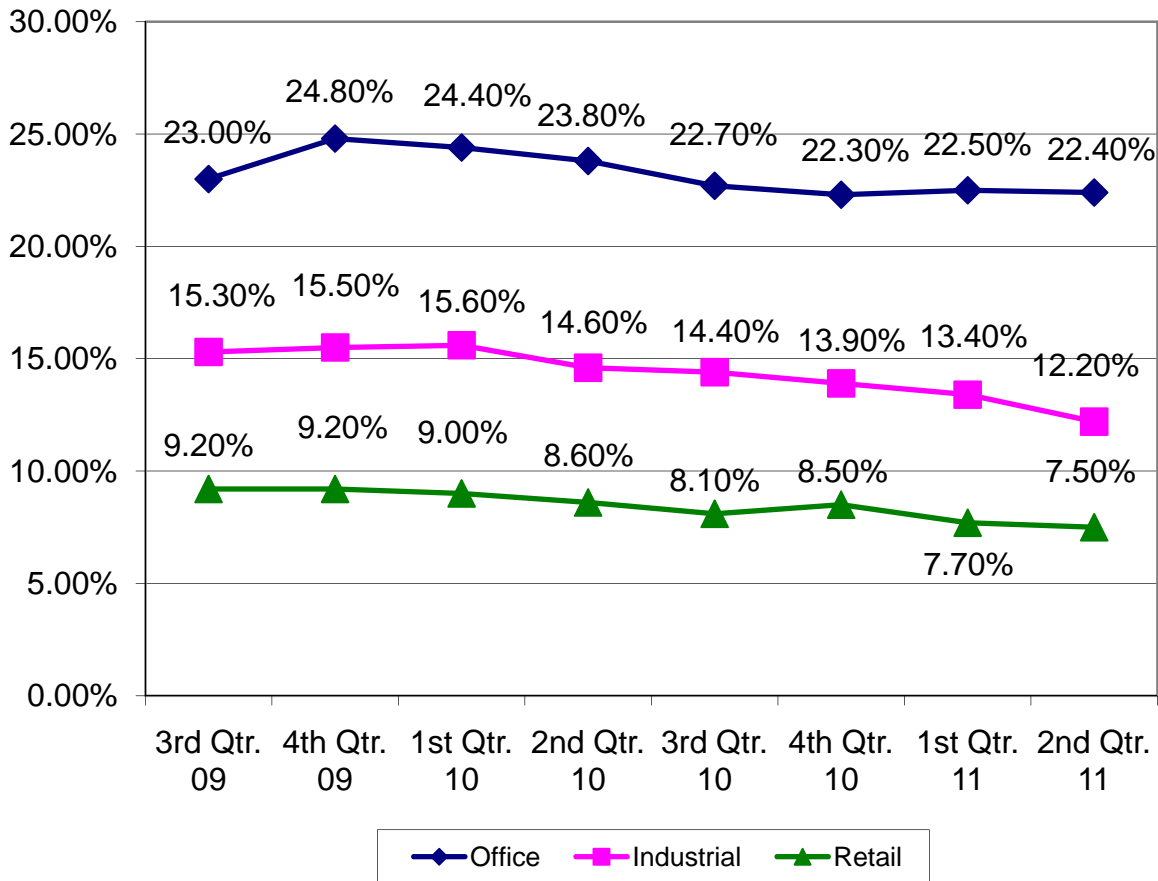

KEEGAN & COPPIN COMPANY, INC.

ONCOR INTERNATIONAL

EIGHT-QUARTER VACANCY CHART

Office, Industrial, Retail

Sonoma County

(3rd Quarter 2009 to 2nd Quarter 2011)

Information provided by Keegan & Coppin-ONCOR International