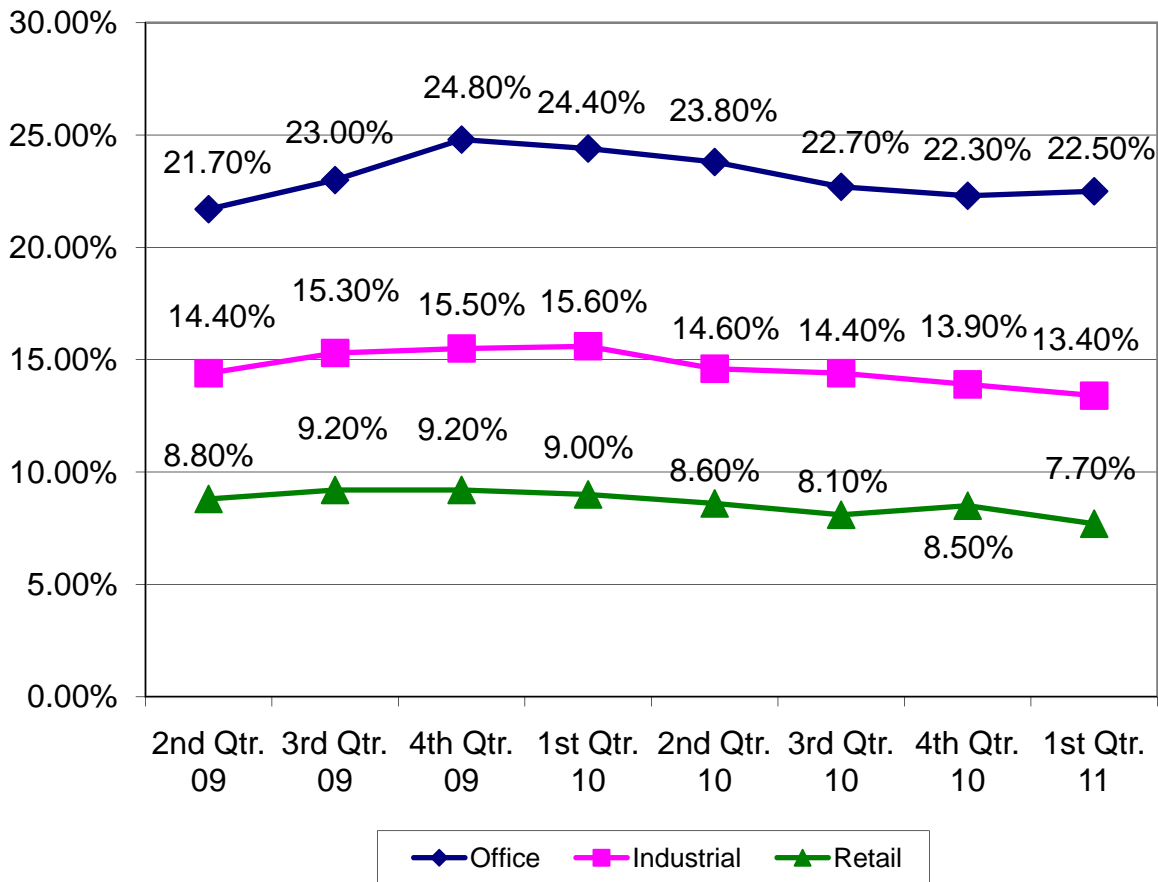

## EIGHT-QUARTER VACANCY CHART

Office, Industrial, Retail

Sonoma County

(2nd Quarter 2010 to 1st Quarter 2011)

Information provided by Keegan & Coppin-ONCOR International

ONCOR INTERNATIONAL

Offices in 220 Cities: UNITED STATES, CANADA, DENMARK, FRANCE, GERMANY, INDIA, AUSTRIA, RUSSIA, CHINA, AUSTRALIA, UNITED KINGDOM, THE NETHERLANDS, MEXICO, JAPAN, ITALY, SPAIN, SWITZERLAND, CZECH REPUBLIC, BELGIUM, POLAND, NORWAY, UKRAINE, SWEDEN, FINLAND, HUNGARY, BRAZIL, CHILE, ARGENTINA, IRELAND