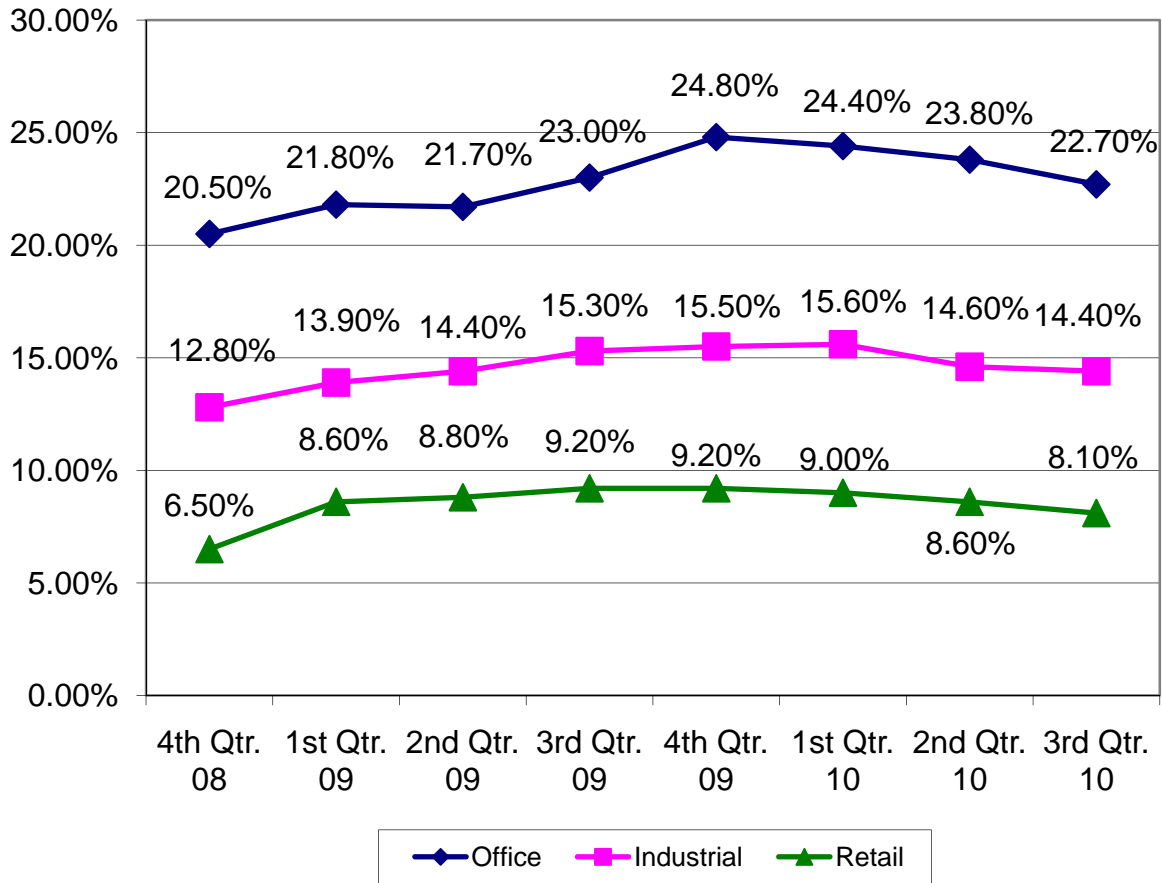

KEEGAN & COPPIN COMPANY, INC.

ONCOR INTERNATIONAL

EIGHT-QUARTER VACANCY CHART

Office, Industrial, Retail

Sonoma County

(4th Quarter 2008 to 3rd Quarter 2010)

Information provided by Keegan & Coppin.ONCOR International