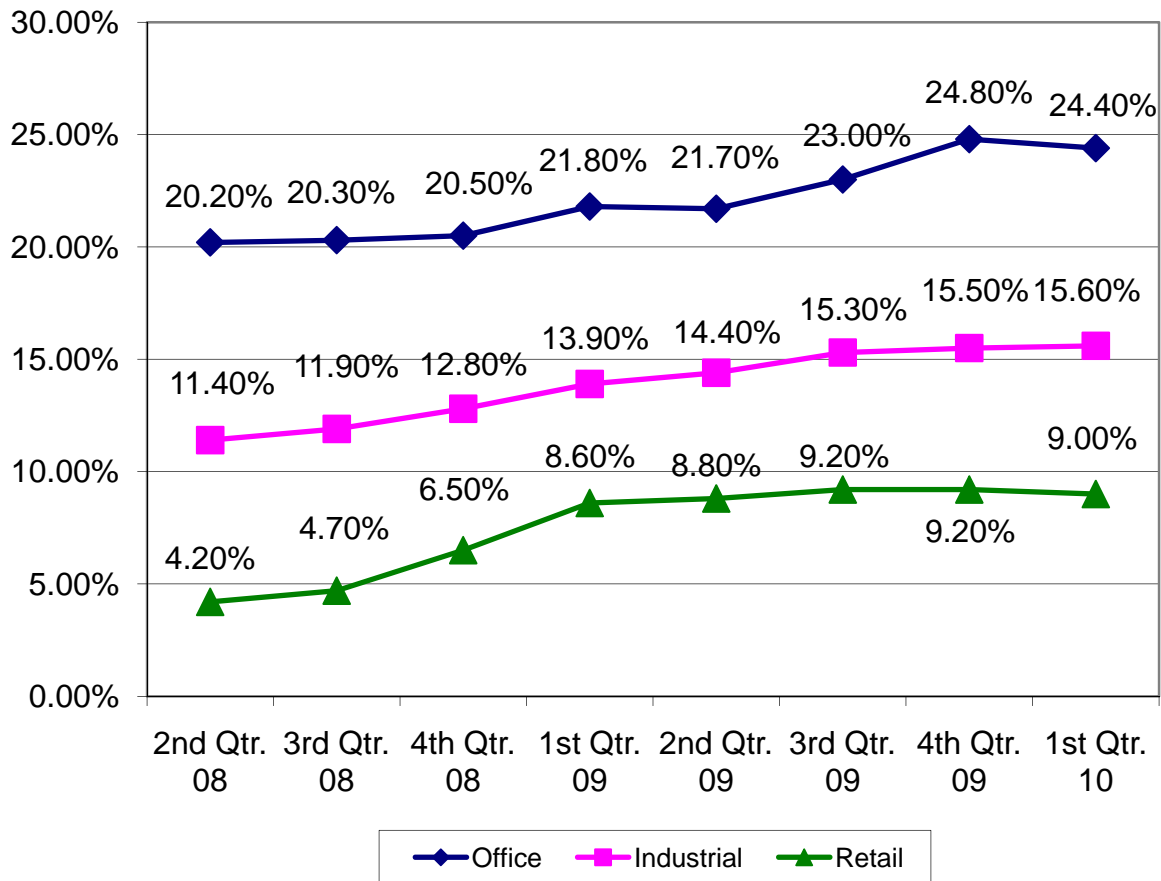

KEEGAN & COPPIN COMPANY, INC.

ONCOR INTERNATIONAL

EIGHT-QUARTER VACANCY CHART

Office, Industrial, Retail

Sonoma County

(2nd Quarter 2008 to 1st Quarter 2010)

Information provided by Keegan & Coppin, Inc. / ONCOR International