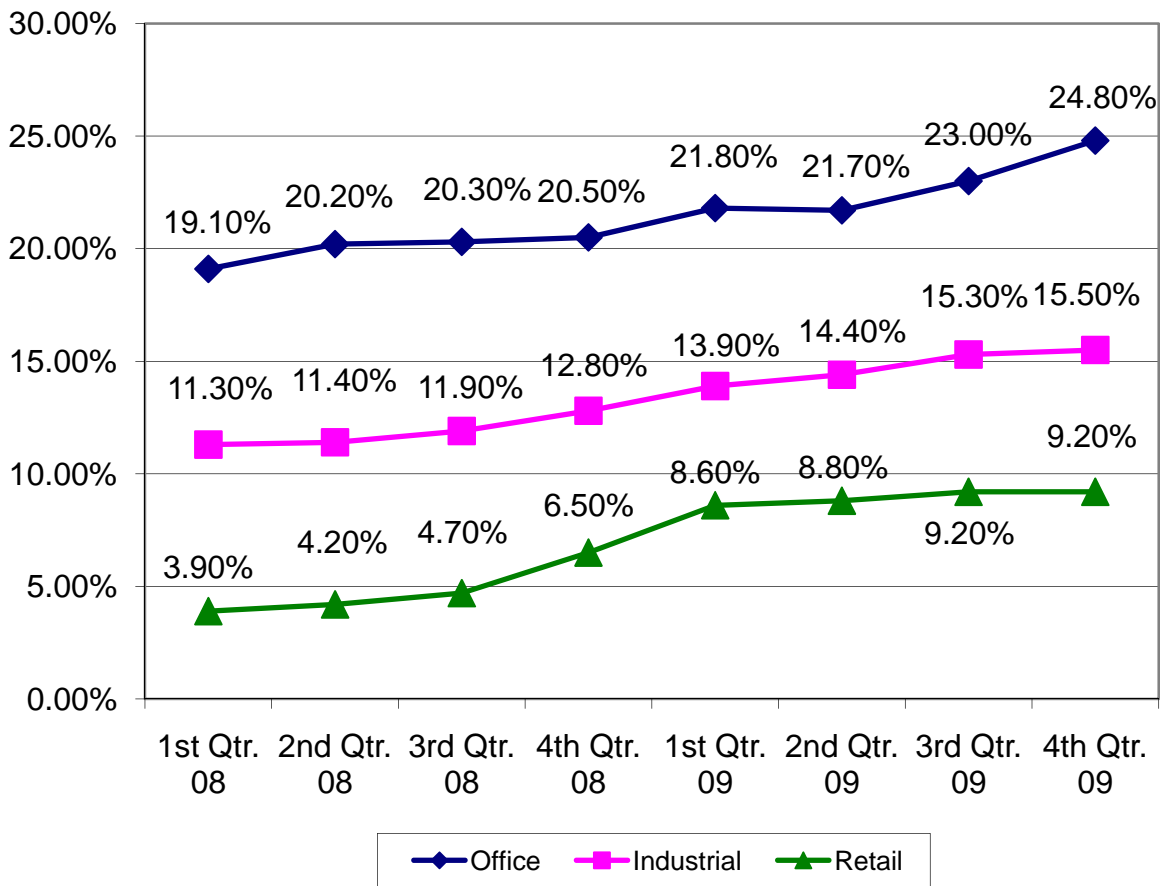

## EIGHT-QUARTER VACANCY CHART Office, Industrial, Retail Sonoma County (1st Quarter 2008 to 4th Quarter 2009)

Information provided by Keegan & Coppin. ONCOR International

ONCOR INTERNATIONAL

Offices in 220 Cities: UNITED STATES, CANADA, DENMARK, FRANCE, GERMANY, INDIA, AUSTRIA, RUSSIA, CHINA, AUSTRALIA, UNITED KINGDOM, THE NETHERLANDS, MEXICO, JAPAN, ITALY, SPAIN, SWITZERLAND, CZECH REPUBLIC, BELGIUM, POLAND, NORWAY, UKRAINE, SWEDEN, FINLAND, HUNGARY, BRAZIL, CHILE, ARGENTINA, IRELAND