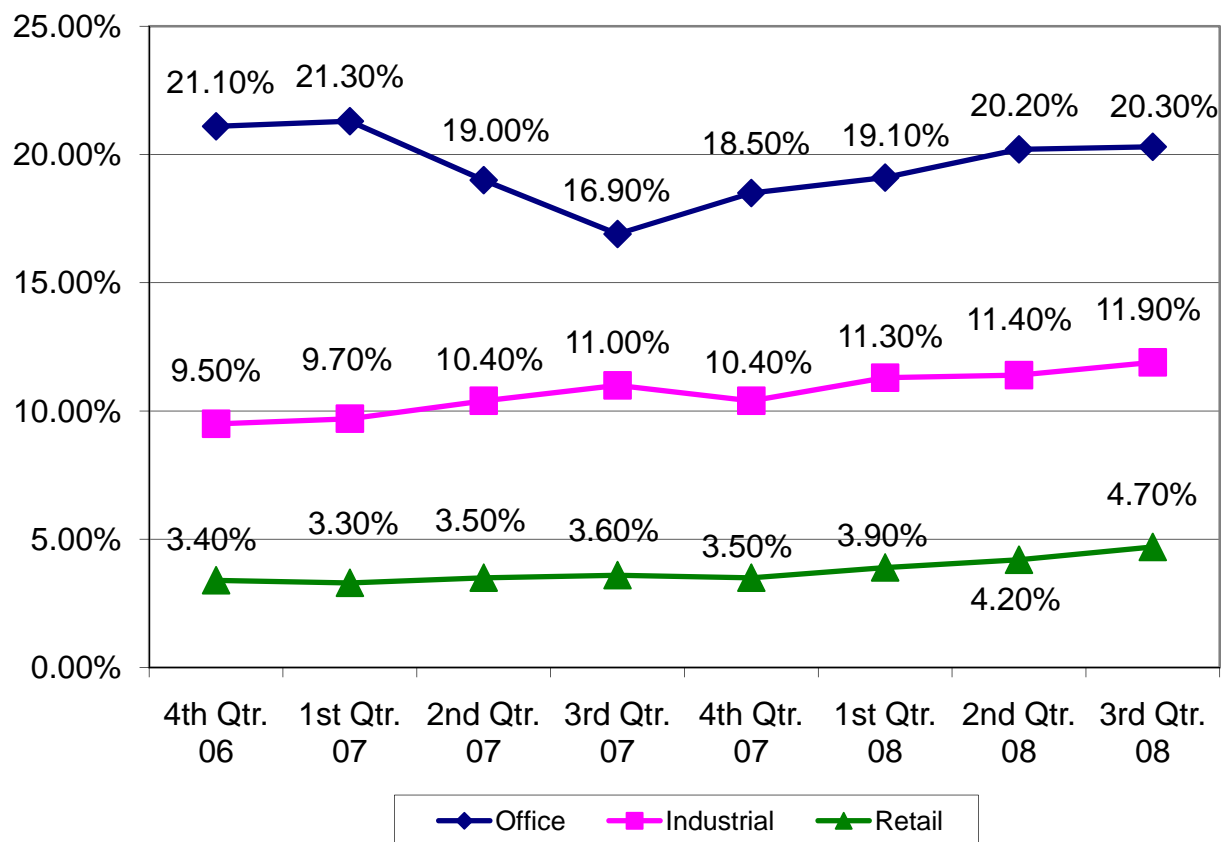

KEEGAN & COPPIN COMPANY, INC.

ONCOR INTERNATIONAL

EIGHT-QUARTER VACANCY CHART Office, Industrial, Retail Sonoma County (4th Quarter 2006 to 3rd Quarter 2008)

Information provided by Keegan & Coppin. ONCOR International