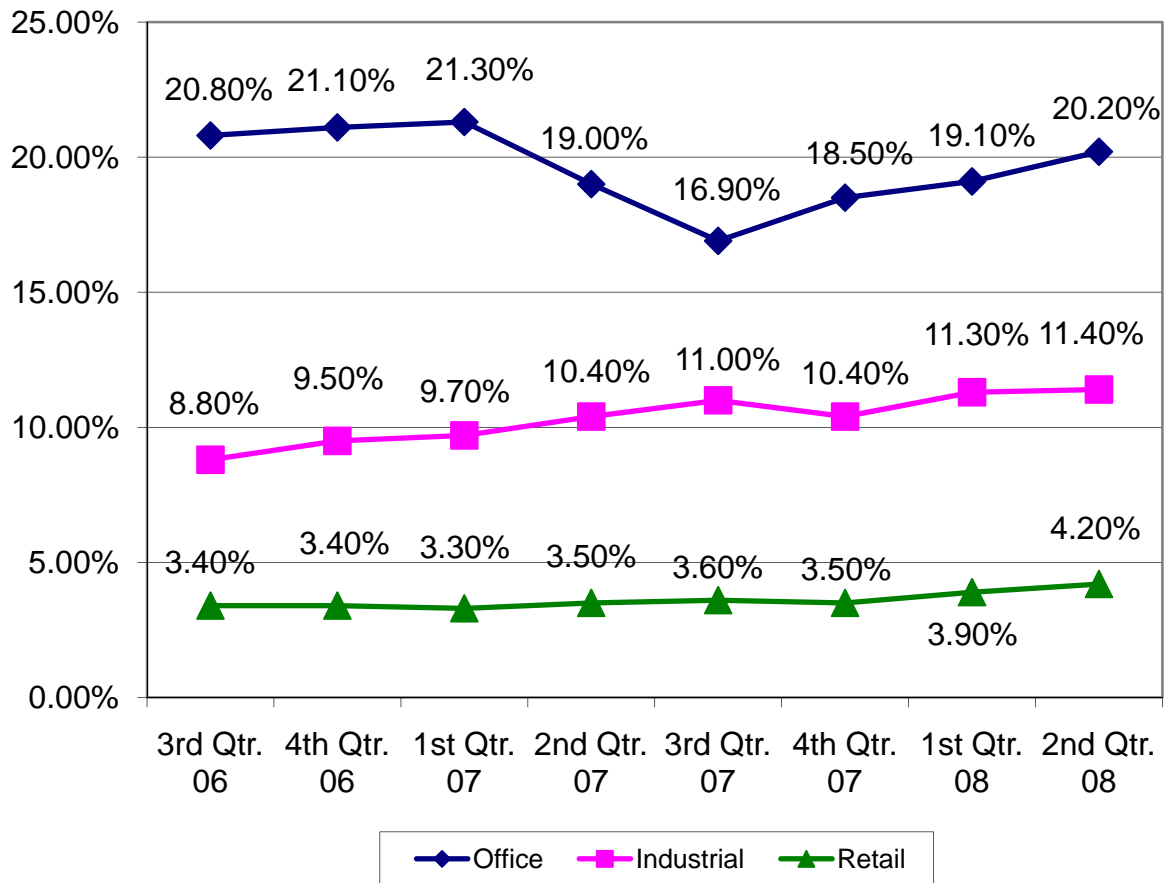

KEEGAN & COPPIN COMPANY, INC.

ONCOR INTERNATIONAL

EIGHT-QUARTER VACANCY CHART

Office, Industrial, Retail

Sonoma County

(3rd Quarter 2006 to 2nd Quarter 2008)

Information provided by Keegan & Coppin. ONCOR International