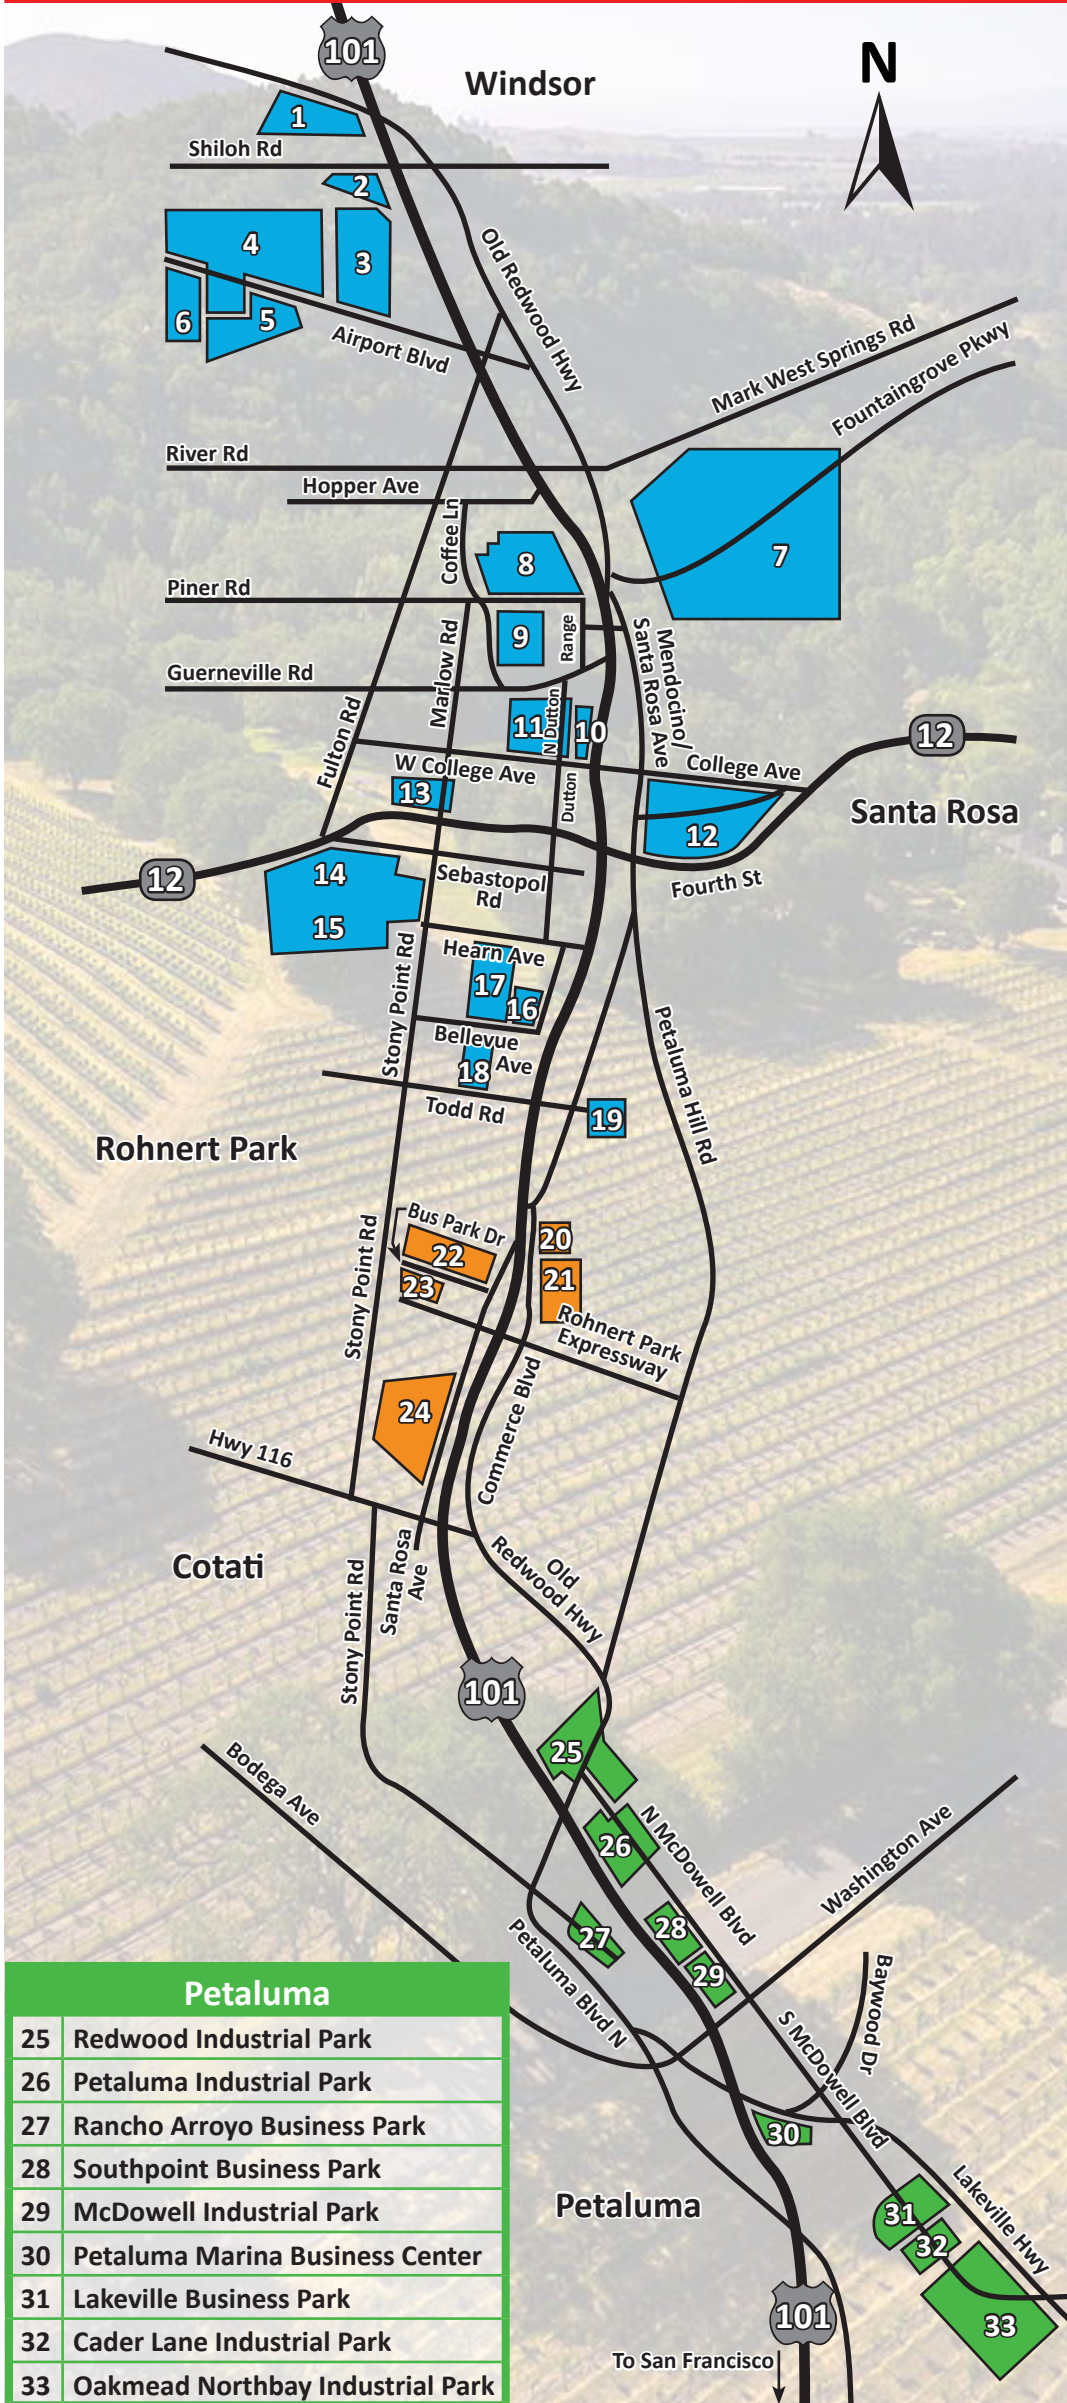

# SONOMA COUNTY BUSINESS PARK LOCATIONS

Santa Rosa / Windsor	
1	Windsor Business Park
2	Shiloh Industrial Area
3	Airport Corporate Center
4	Airport Business Center
5	Northwest Regional Ind. Park
6	Westwind Business Park
7	Fountaingrove Business Center
8	Piner Industrial Area
9	Coffey Industrial Area
10	Ridgeway Industrial Park
11	Santa Rosa Business Park
12	Downtown Business Area
13	Stony Point Business Park
14	Santa Rosa Corporate Center The Lakes
15	Northpoint Business Park
16	Wiljan Industrial Park
17	Oak Manor Industrial Area
18	Industry West
19	Todd Rd Industrial Park

Cotati / Rohnert Park	
20	East Rohnert Park Industrial
21	Western Business Park
22	Rohnert Business Park
23	Laguna Verde Industrial Park
24	Rancho Cotati Business Park

Petaluma	
25	Redwood Industrial Park
26	Petaluma Industrial Park
27	Rancho Arroyo Business Park
28	Southpoint Business Park
29	McDowell Industrial Park
30	Petaluma Marina Business Center
31	Lakeville Business Park
32	Cader Lane Industrial Park
33	Oakmead Northbay Industrial Park

### Office Locations

#### Marin

101 Larkspur Landing Circle  
Larkspur, CA 94939  
(415) 461-1010